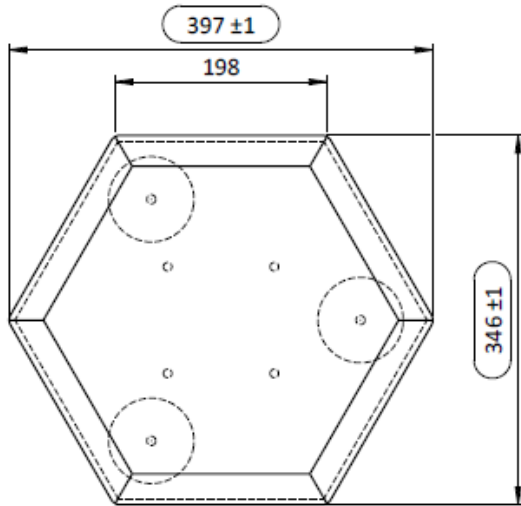

parts

1

2

attached

* - not added for assembly,
parts suitable for the ground

1*

model	quantity		
	second part 2	screw 	expansion plug 
SBW H20	3	3	3
SBW H30	4	4	4
SBW H60	6	6	6
SBW P60	5	5	5
SBW P105	5	5	5
SBW R60	4	4	4
SBW R60H	3	3	3
SBW R120	6	6	6
SBW R120H	5	5	5
SBW RC120	6	6	6
SBW S30	2	2	2
SBW S60	4	4	4
SBW S120	8	8	8
SBW T60	3	3	3
SBW T120	6	6	6

2

3

4

5

6

7

dimensions

SBW H20