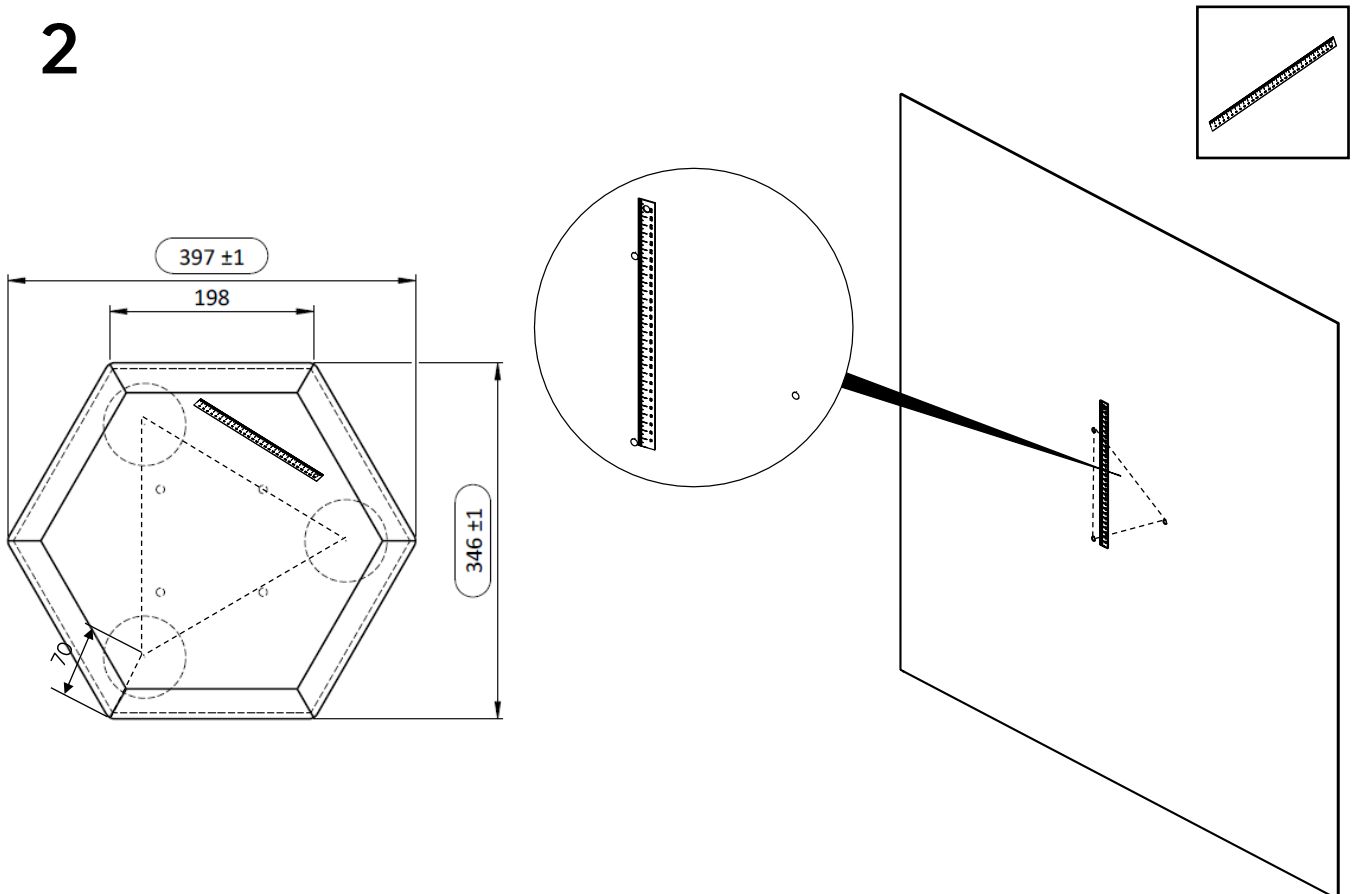

silent block wall

SBW H20, SBW H30, SBW H60, SBW P60, SBW P105,
SBW R60, SBW R60H, SBW R120, SBW R120H, SBWRC120,
SBW S30, SBW S60, SBW S120, SBW T60, SBW T120

installation manual

bejot:

people

additional tools

parts

1

2

attached

* - not added for assembly,
parts suitable for the ground

1*

model	quantity		
	second part 2	screw 	expansion plug 
SBW H20	3	3	3
SBW H30	4	4	4
SBW H60	6	6	6
SBW P60	5	5	5
SBW P105	5	5	5
SBW R60	4	4	4
SBW R60H	3	3	3
SBW R120	6	6	6
SBW R120H	5	5	5
SBW RC120	6	6	6
SBW S30	2	2	2
SBW S60	4	4	4
SBW S120	8	8	8
SBW T60	3	3	3
SBW T120	6	6	6

2

3

4

5

6

7

dimensions

SBW H20