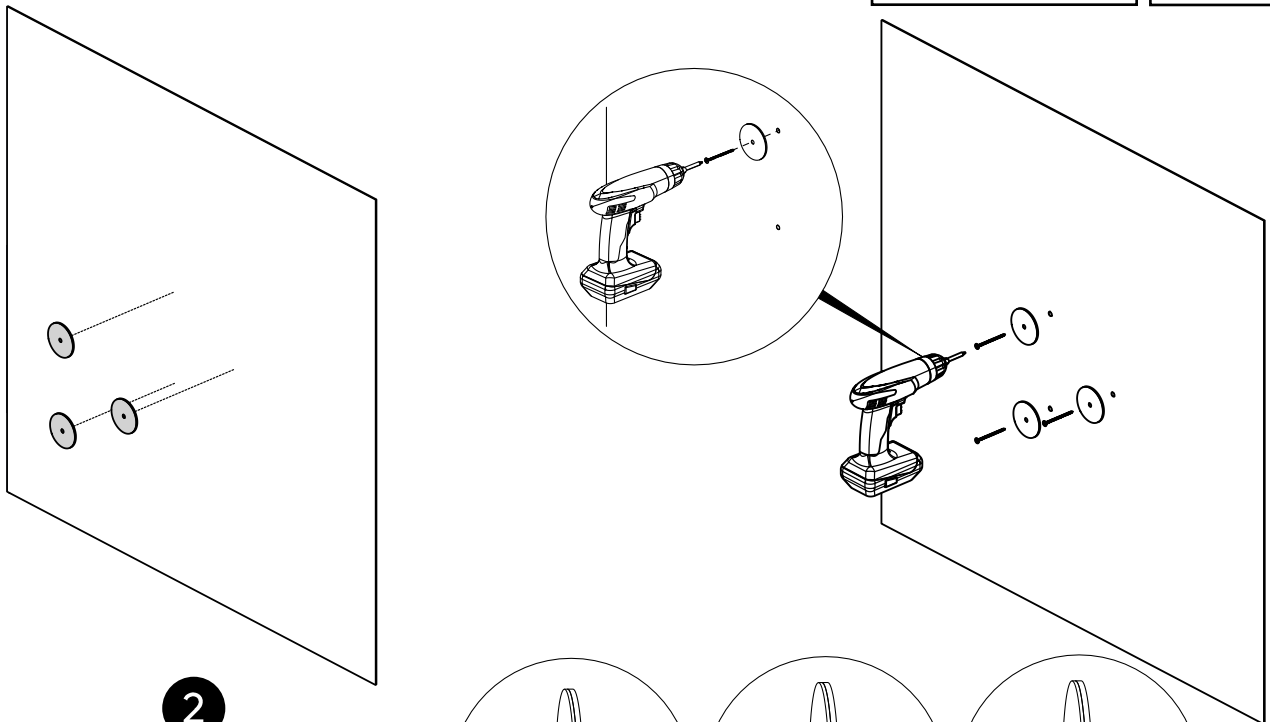

silent block wall

SBW H20, SBW H30, SBW H60, SBW P60, SBW P105,
SBW R60, SBW R60H, SBW R120, SBW R120H, SBWRC120,
SBW S30, SBW S60, SBW S120, SBW T60, SBW T120

installation manual

bejot:

people

additional tools

parts

1

2

attached

* - not added for assembly,
parts suitable for the ground

1*

model	quantity		
	second part 2	screw 	expansion plug 
SBW H20	3	3	3
SBW H30	4	4	4
SBW H60	6	6	6
SBW P60	5	5	5
SBW P105	5	5	5
SBW R60	4	4	4
SBW R60H	3	3	3
SBW R120	6	6	6
SBW R120H	5	5	5
SBW RC120	6	6	6
SBW S30	2	2	2
SBW S60	4	4	4
SBW S120	8	8	8
SBW T60	3	3	3
SBW T120	6	6	6

2

3

4

5

6

7

dimensions

SBW H20