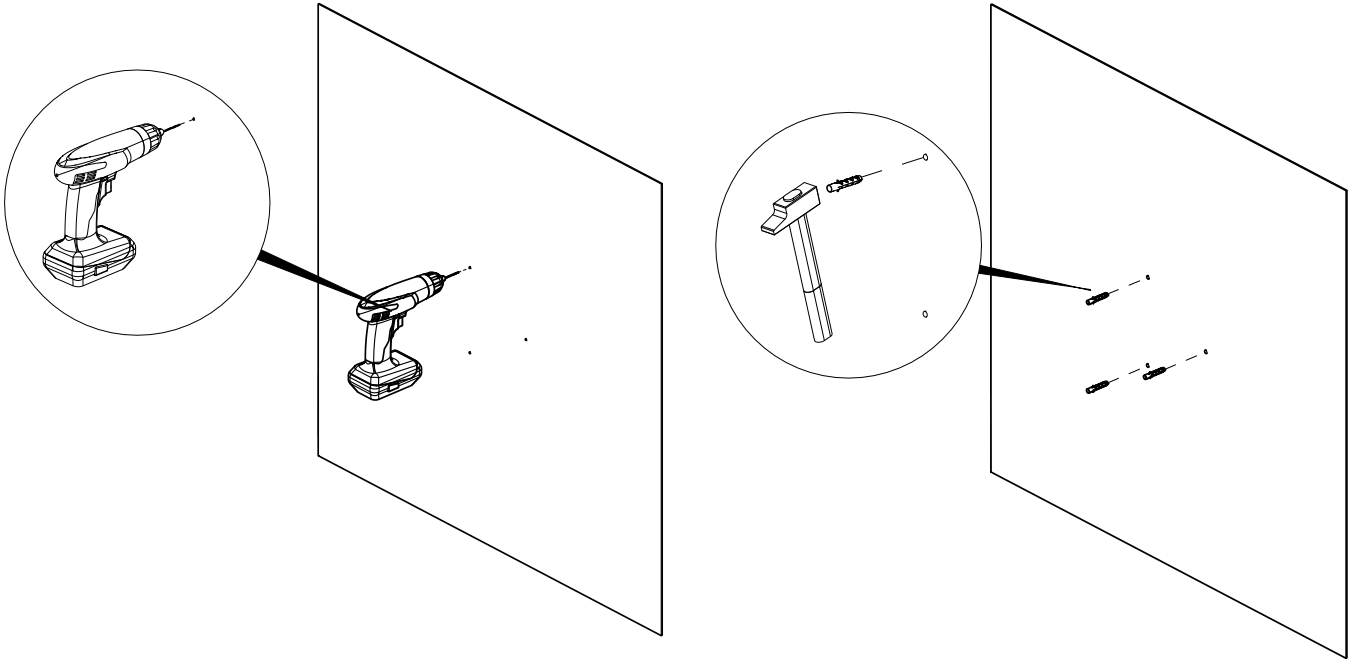

silent block wall

SBW H20, SBW H30, SBW H60, SBW P60, SBW P105,
SBW R60, SBW R60H, SBW R120, SBW R120H, SBWRC120,
SBW S30, SBW S60, SBW S120, SBW T60, SBW T120

installation manual

bejot:

people

additional tools

parts

1

2

attached

* - not added for assembly,
parts suitable for the ground

1*

model	quantity		
	second part 2	screw 	expansion plug 
SBW H20	3	3	3
SBW H30	4	4	4
SBW H60	6	6	6
SBW P60	5	5	5
SBW P105	5	5	5
SBW R60	4	4	4
SBW R60H	3	3	3
SBW R120	6	6	6
SBW R120H	5	5	5
SBW RC120	6	6	6
SBW S30	2	2	2
SBW S60	4	4	4
SBW S120	8	8	8
SBW T60	3	3	3
SBW T120	6	6	6

2

3

4

5

6

7

dimensions

SBW H20