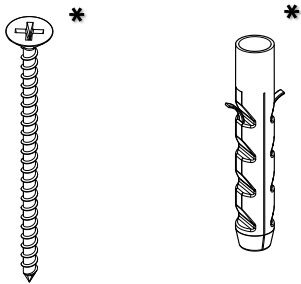

silent block wall

SBW H20, SBW H30, SBW H60, SBW P60, SBW P105,
SBW R60, SBW R60H, SBW R120, SBW R120H, SBWRC120,
SBW S30, SBW S60, SBW S120, SBW T60, SBW T120

installation manual

bejot:

people

additional tools

parts

1

2

attached

* - not added for assembly,
parts suitable for the ground

1*

model	quantity		
	second part 2	screw 	expansion plug 
SBW H20	3	3	3
SBW H30	4	4	4
SBW H60	6	6	6
SBW P60	5	5	5
SBW P105	5	5	5
SBW R60	4	4	4
SBW R60H	3	3	3
SBW R120	6	6	6
SBW R120H	5	5	5
SBW RC120	6	6	6
SBW S30	2	2	2
SBW S60	4	4	4
SBW S120	8	8	8
SBW T60	3	3	3
SBW T120	6	6	6

2

3

4

5

6

7

dimensions

SBW H20