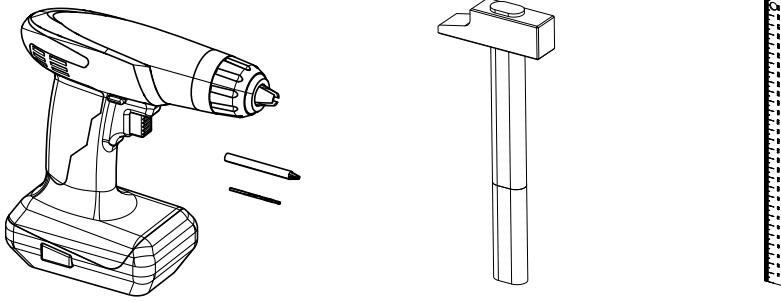

silent block wall

SBW H20, SBW H30, SBW H60, SBW P60, SBW P105,
SBW R60, SBW R60H, SBW R120, SBW R120H, SBWRC120,
SBW S30, SBW S60, SBW S120, SBW T60, SBW T120

installation manual

bejot:

people

additional tools

parts

1

2

attached

* - not added for assembly,
parts suitable for the ground

1*

model	quantity		
	second part 2	screw 	expansion plug 
SBW H20	3	3	3
SBW H30	4	4	4
SBW H60	6	6	6
SBW P60	5	5	5
SBW P105	5	5	5
SBW R60	4	4	4
SBW R60H	3	3	3
SBW R120	6	6	6
SBW R120H	5	5	5
SBW RC120	6	6	6
SBW S30	2	2	2
SBW S60	4	4	4
SBW S120	8	8	8
SBW T60	3	3	3
SBW T120	6	6	6

2

3

4

5

6

7

dimensions

SBW H20