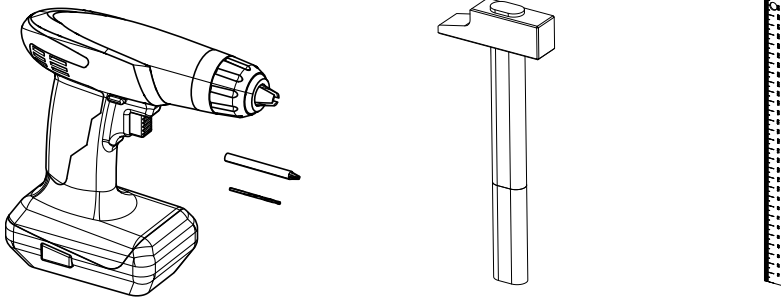

silent block led

SB LD H60, SB LD P60, SB LD P105, SB LD R60, SB LD R120,
SB LD R120H, SB LD RC120, SB LD S60, SB LD S120, SB LD T120

installation manual

bejot:

people

additional tools

parts

1

2

3

attached

x2

x2

* - not added for assembly,
parts suitable for the ground

1

2

3

3

4

5

6

7

dimensions

SB LD H60