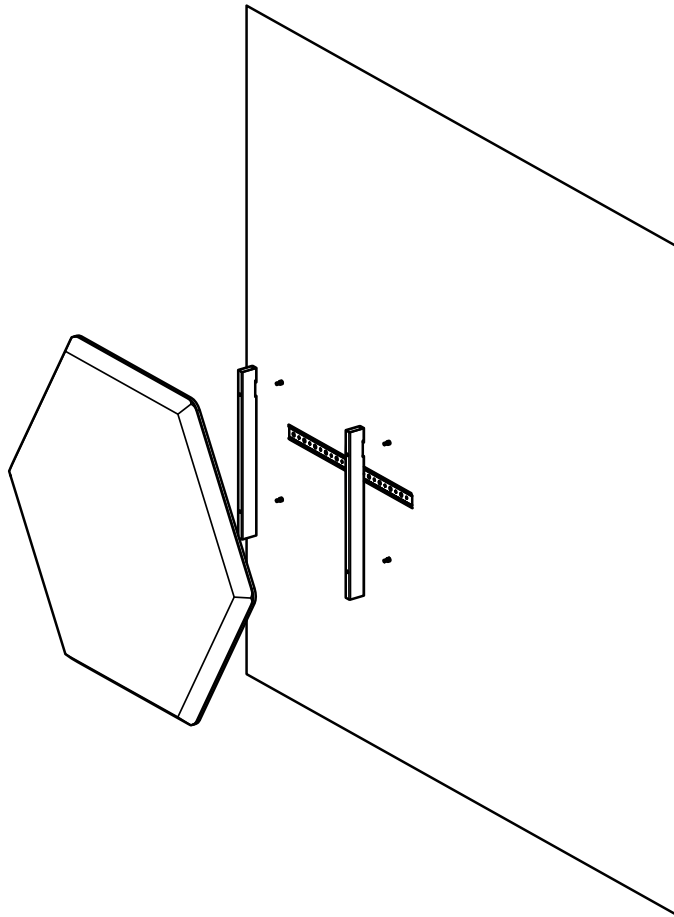

silent block led

SB LD H60, SB LD P60, SB LD P105, SB LD R60, SB LD R120,
SB LD R120H, SB LD RC120, SB LD S60, SB LD S120, SB LD T120

installation manual

bejot:

people

additional tools

parts

1

2

3

attached

x2

x2

* - not added for assembly,
parts suitable for the ground

1

2

3

3

4

5

6

7

dimensions

SB LD H60