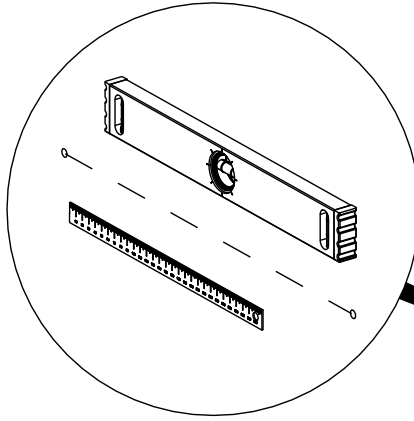

silent block led

SB LD H60, SB LD P60, SB LD P105, SB LD R60, SB LD R120,
SB LD R120H, SB LD RC120, SB LD S60, SB LD S120, SB LD T120

installation manual

bejot:

people

additional tools

parts

1

2

3

attached

x2

x2

* - not added for assembly,
parts suitable for the ground

1

2

3

3

4

5

6

7

dimensions

SB LD H60