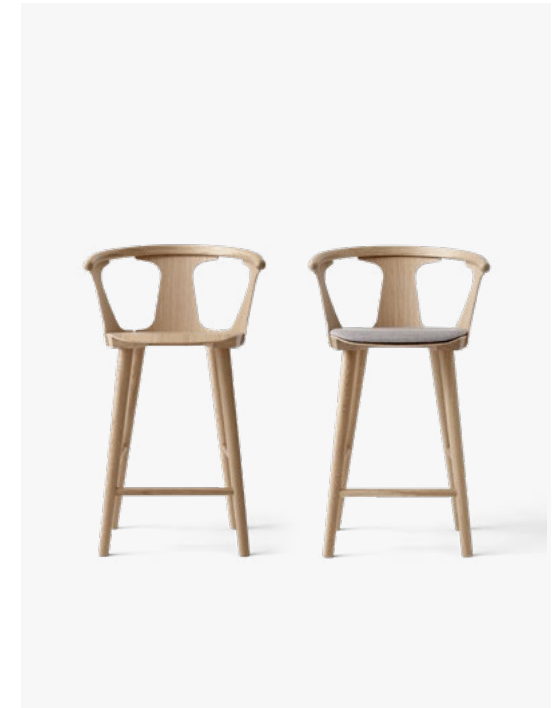

# In Between<sup>SK7 & SK8</sup> Sami Kallio 2013

58cm / 22.8in    54cm / 21.2in

Armrest height: 88cm / 34.6in  
Seating height: 65cm / 25.6in  
Seating depth: 42cm / 16.5in

In Between SK7 in Oiled Oak | In Between SK8 in Oiled Oak w. Fiord 251