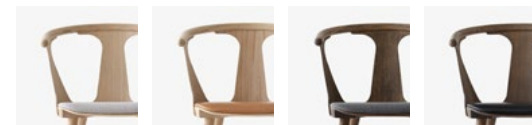

STOCK ITEM

Oiled Oak
w. Fiord 251

Oiled Oak
w. Cognac Silk
leather

Smoked Oiled
Oak w. Fiord 171

Smoked Oiled
Oak w. Noble
Black leather