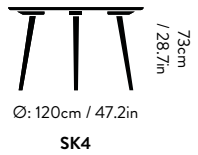

IN BETWEEN by SAMI KALLIO

In Between SK3 & SK4 Sami Kallio 2014

In Between SK4 & SC3 in Smoked Oiled Oak