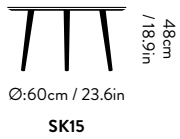

IN BETWEEN by SAMI KALLIO

In Between SK13 – SK15 Sami Kallio 2014

In Between SK13 in Black Lacquered Oak | In Between SK14 in Smoked Oiled Oak | In Between SK15 in Oiled Oak