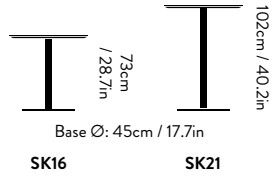

IN BETWEEN by SAMI KALLIO

In Between SK16 & SK21 Sami Kallio 2014

Top W: 60cm / 23.6in × D: 70cm / 27.6in

In Between SK16 in Bianco Carrara w. Bronzed base
In Between SK21 in Nero Marquina w. Black base