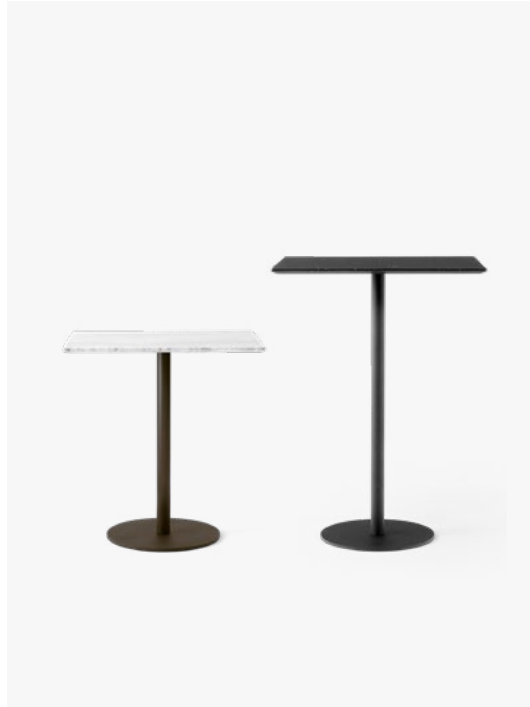

IN BETWEEN by SAMI KALLIO

In Between SK16 & SK21 Sami Kallio 2014

Top W: 60cm / 23.6in × D: 70cm / 27.6in

In Between SK16 in Bianco Carrara w. Bronzed base
In Between SK21 in Nero Marquina w. Black base