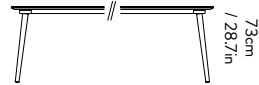

## AVAILABLE SIZE

W: 160cm / 63in – 200cm / 78.7in × D: 90cm / 35.4in  
W: 201cm / 79.1in – 250cm / 98.4in × D: 100cm / 39.4in

Rectangular table

Ø: 90cm / 35.4in – 100cm / 39.4in (3 legs)  
Ø: 101cm / 39.8in – 150cm / 59.1in (4 legs)