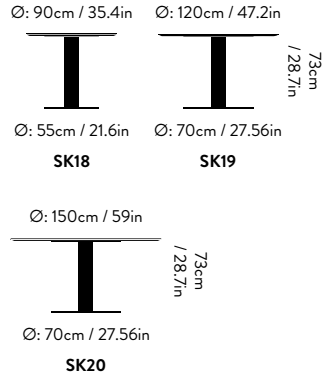

IN BETWEEN by SAMI KALLIO

In Between SK18 – SK20 Sami Kallio 2014

TABLE TOP

Nero Marquina   Bianco Carrara

BASE

Matt Black   Bronzed Metal