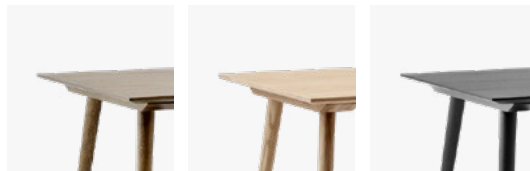

Oiled Oak

Black Lacquered Oak

CERTIFICATIONS

STOCK ITEM

Smoked Oiled Oak