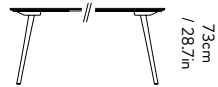

## AVAILABLE SIZE

W: 160cm / 63in – 200cm / 78.7in × D: 90cm / 35.4in  
W: 201cm / 79.1in – 250cm / 98.4in × D: 100cm / 39.4in

Rectangular table

Ø: 90cm / 35.4in – 100cm / 39.4in (3 legs)  
Ø: 101cm / 39.8in – 150cm / 59.1in (4 legs)