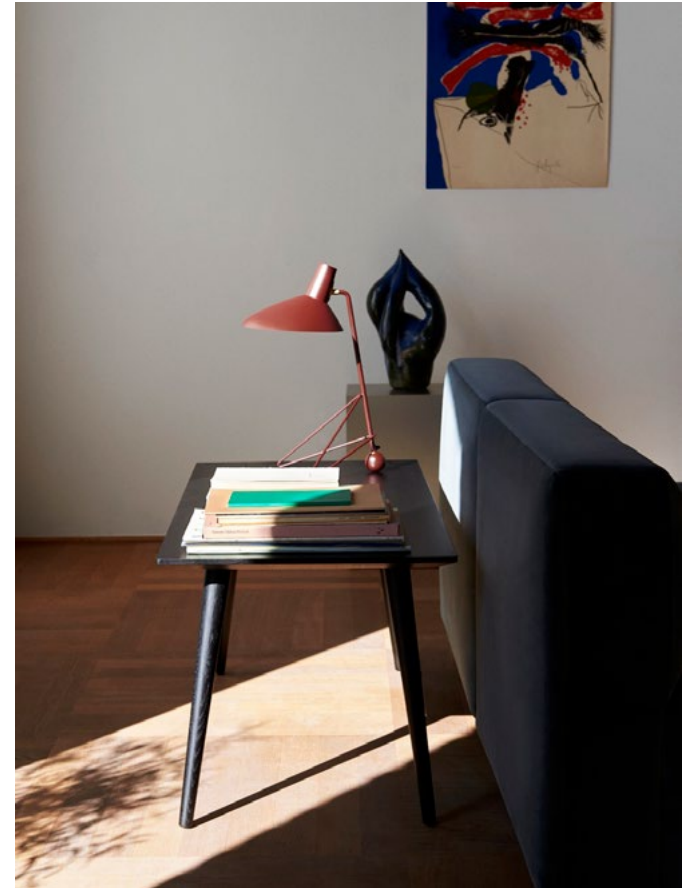

IN BETWEEN by SAMI KALLIO

&Tradition®