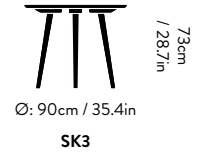

IN BETWEEN by SAMI KALLIO

In Between SK3 & SK4 Sami Kallio 2014

In Between SK4 & SC3 in Smoked Oiled Oak