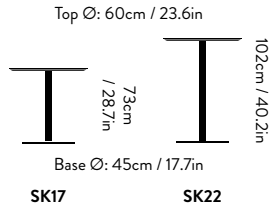

In Between SK17 & SK22 Sami Kallio 2014

TABLE TOP

Black Fenix
Nano Laminate

BASE

Matt Black Bronzed Metal