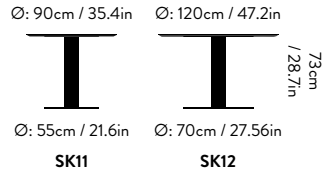

IN BETWEEN by SAMI KALLIO

In Between SK11 & SK12 Sami Kallio 2014